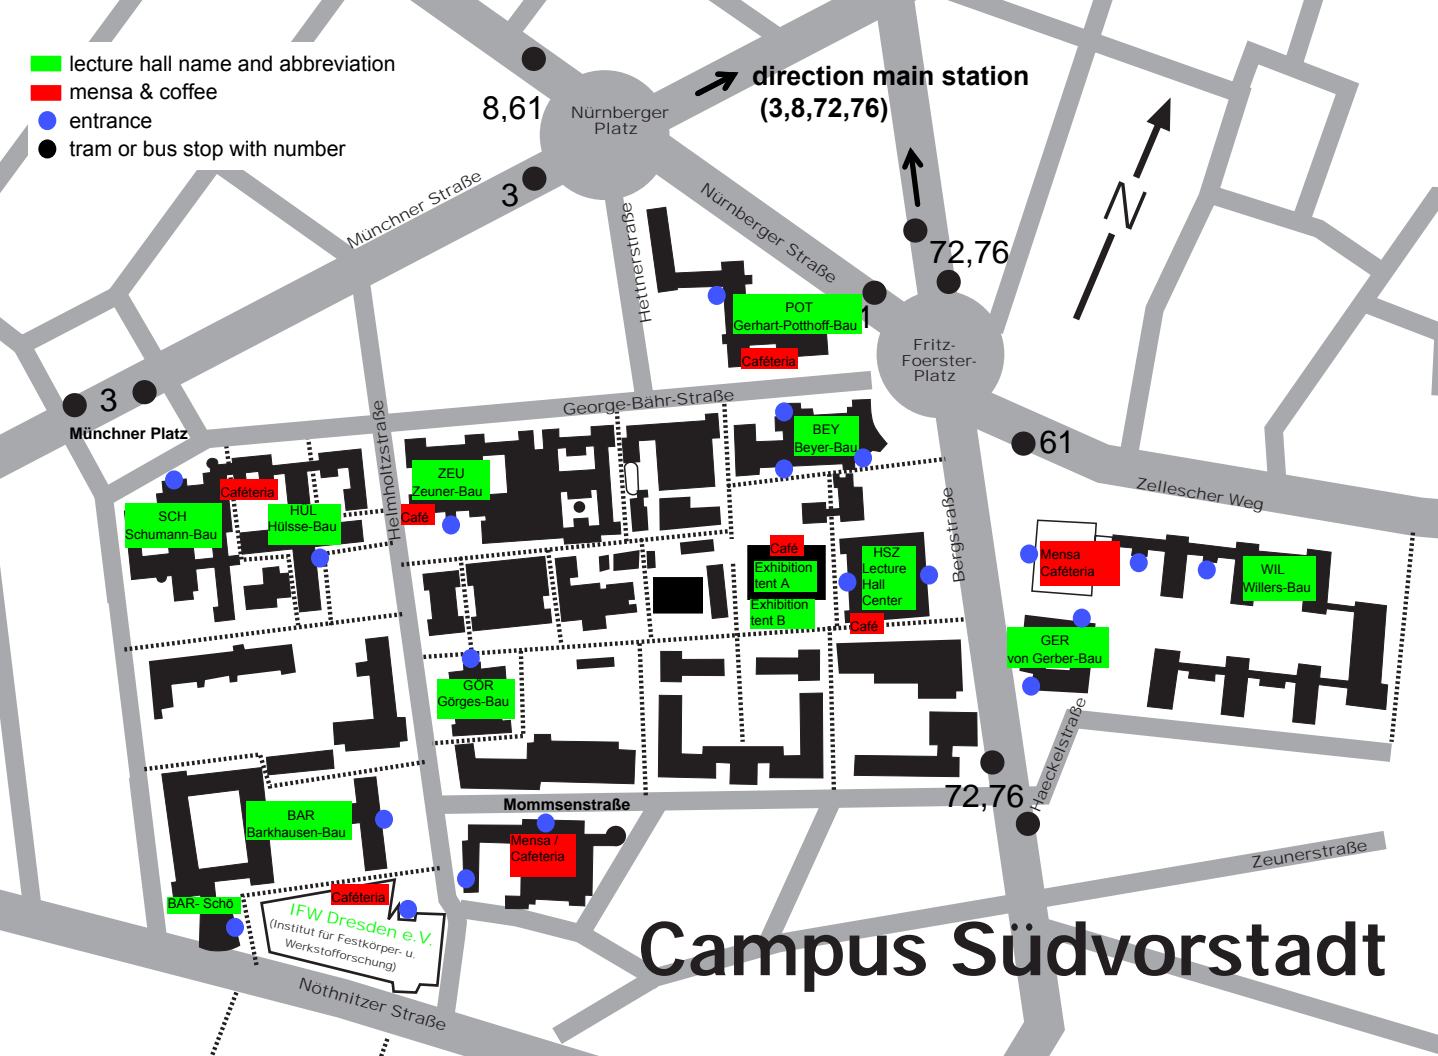

- lecture hall name and abbreviation
- mensa & coffee
- entrance
- tram or bus stop with number

direction main station  
(3,8,72,76)

Münchner Platz

Nürnberger Platz

Fritz-Foerster-Platz

SCH Schumann-Bau

HUL Hülse-Bau

ZEU Zeuner-Bau

BEY Beyer-Bau

Exhibition tent A

Exhibition tent B

HSZ Lecture Hall Center

Mensa Cafeteria

WIL Willers-Bau

GOR Görges-Bau

# Campus Südvorstadt